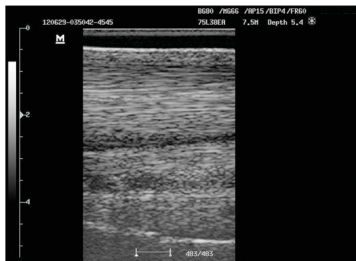

## Mindray DP-30

**The economical Mindray DP-30 is a lightweight, portable black and white scanner ideal for a small animal, equine or mixed practice.**

**Quality images at a great value price**

The DP-30 provides quality black and white images at an economical price, making it ideal for use in general practice.

**Scanning straight away**

With an almost instant start up you are quickly ready to begin scanning your patient.

**Wide range of probes**

The DP-30 is available with a wide range of probes for veterinary applications.

Equine Distal Limb Longitudinal with 5.0-10.0 MHz linear probe

Equine Distal Limb Cross Section with 5.0-10.0 MHz linear probe

The DP-30 is lightweight (5.5 Kg) and highly portable.

The 12.1 inch screen on the DP-30 tilts to provide optimal viewing.